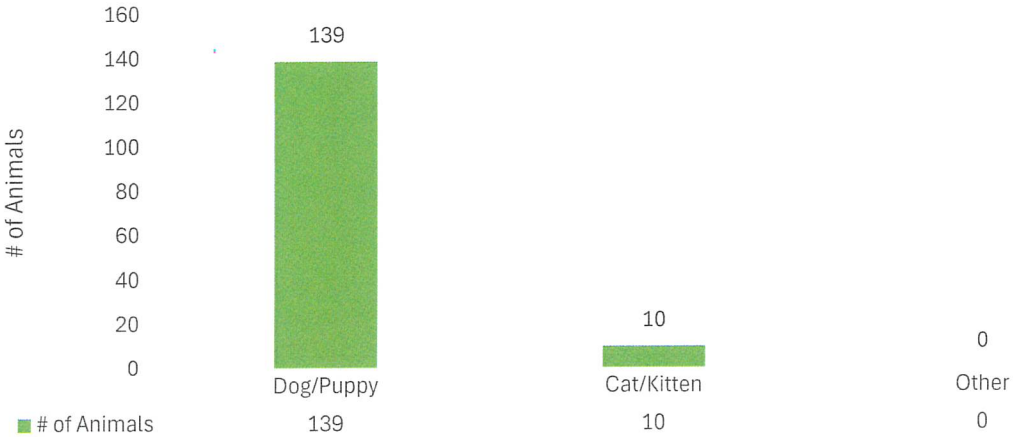

Mobile County Animal Shelter Statistics

April 2024

Animal Control Field Stats

Police/ACO Assist	17
Call Back	16
Animal in Trap	5
Gen Patrol	0
Investigations	79
Bite Investigations	27
Owned Animal	28
Set Trap	5
Stray Animal	103
Transports	19
Trap Pick-up	1
Other	3
Total	303

Intake Statistics

Outcome Statistics