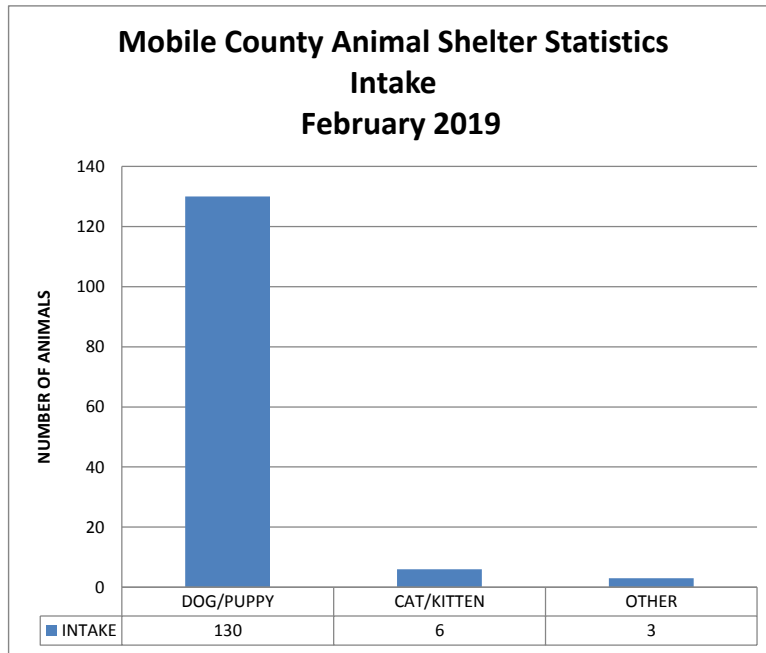

Animal Control Field Statistics February 2019

Type	# Cases Addressed
Stray Running at Large	57
Owned Running at Large	47
Dangerous Dog	110
Animal Cruelty	79
Dog Bites	19
Police/ACO Assist	10
Animal Confined	14
Sick/Injured Animals	30
Transports	1
Call Back	45
Warrants	0
Dog Trap	12
Total	424

**Mobile County Animal Shelter Statistics
Intake
February 2019**

**Mobile County Animal Shelter
Outcomes
February 2019**